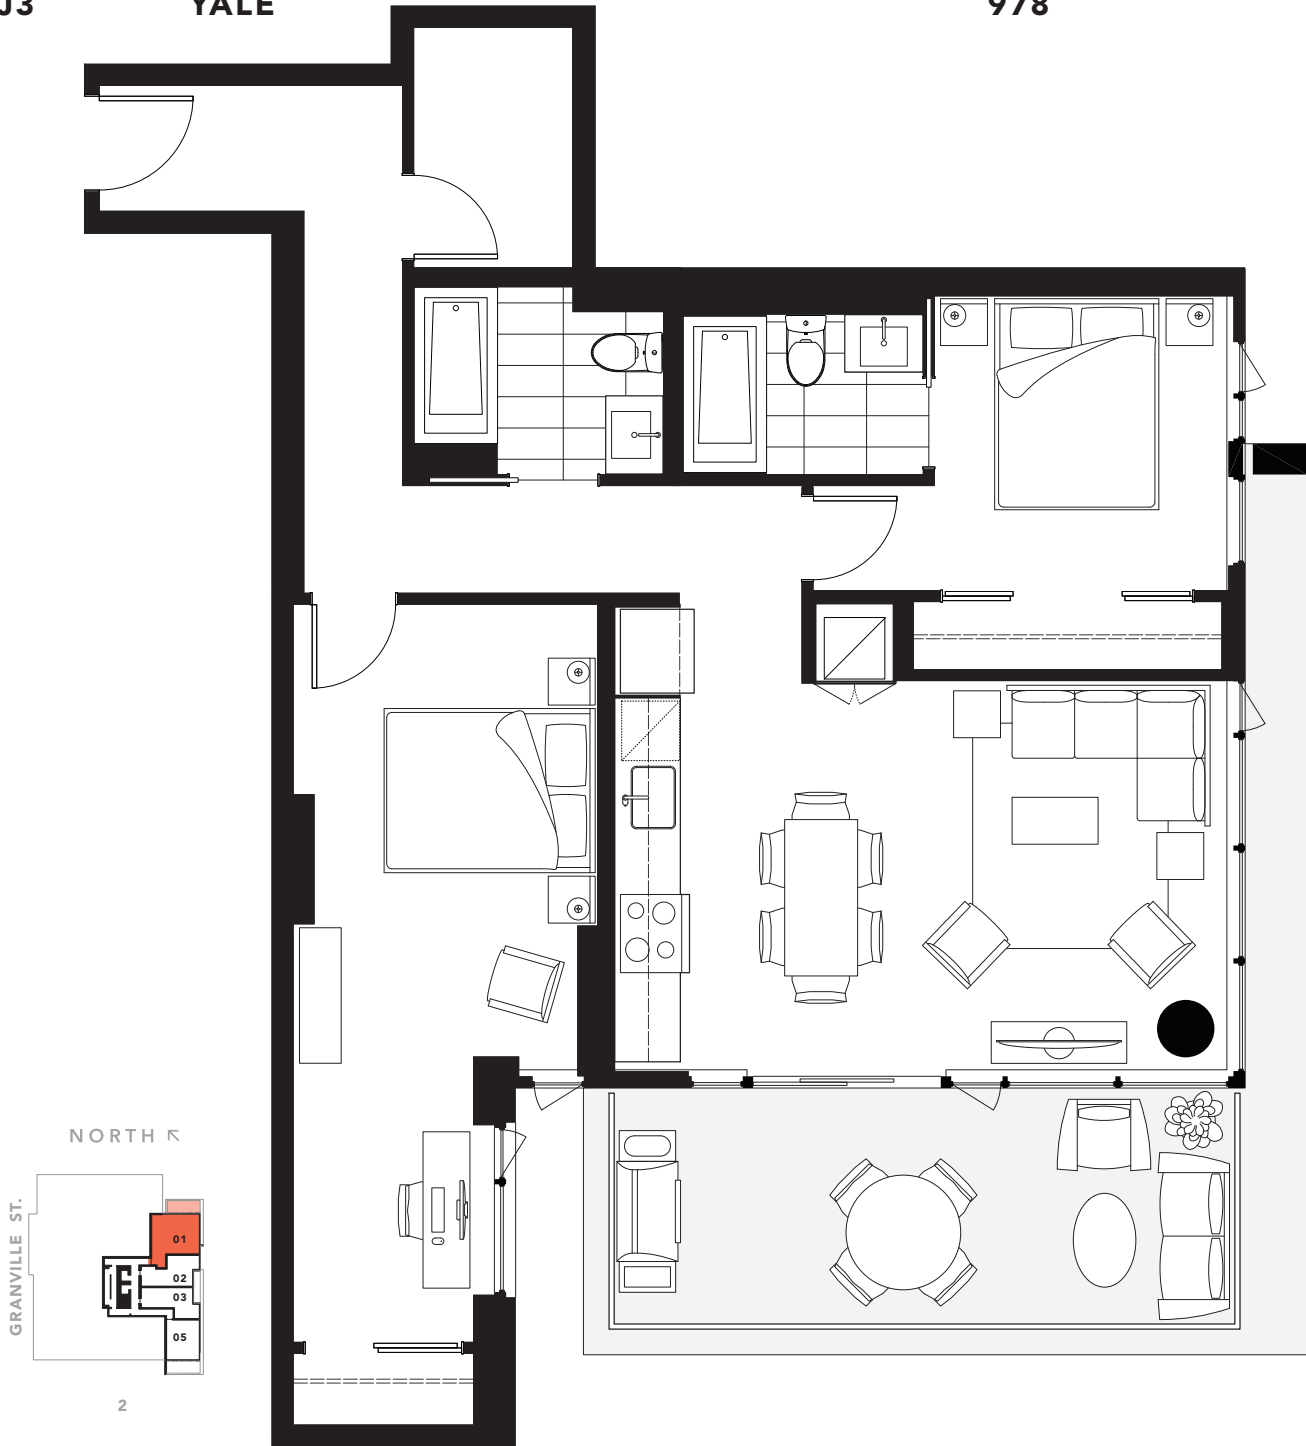

SUITE

EDITION

INTERIOR (SQ FT)

BALCONY (SQ FT)

J3

YALE

978

150