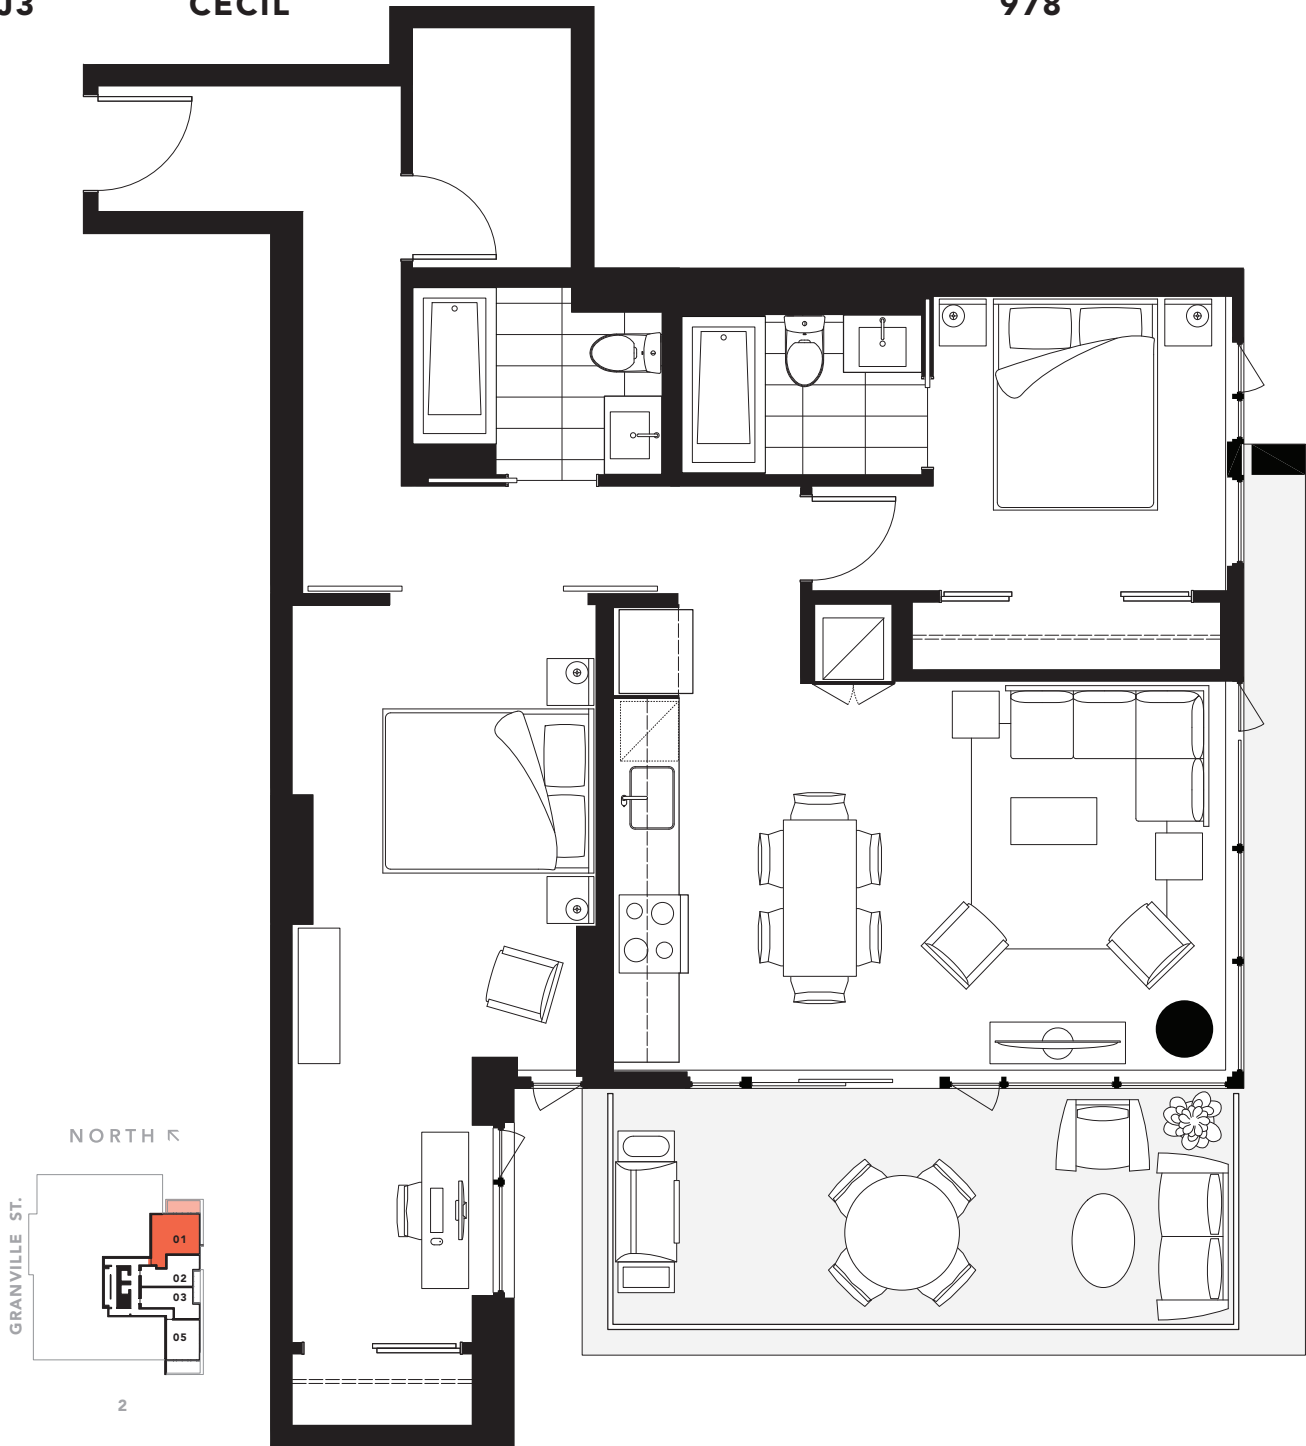

SUITE

EDITION

INTERIOR (SQ FT)

BALCONY (SQ FT)

J3

CECIL

978

150

In a continuing effort to meet the challenge of product improvements, we reserve the right to modify or change plans and specifications without notice. All dimensions and sizes are approximate. Refer to the disclosure statement for specific details. E.&O.E.