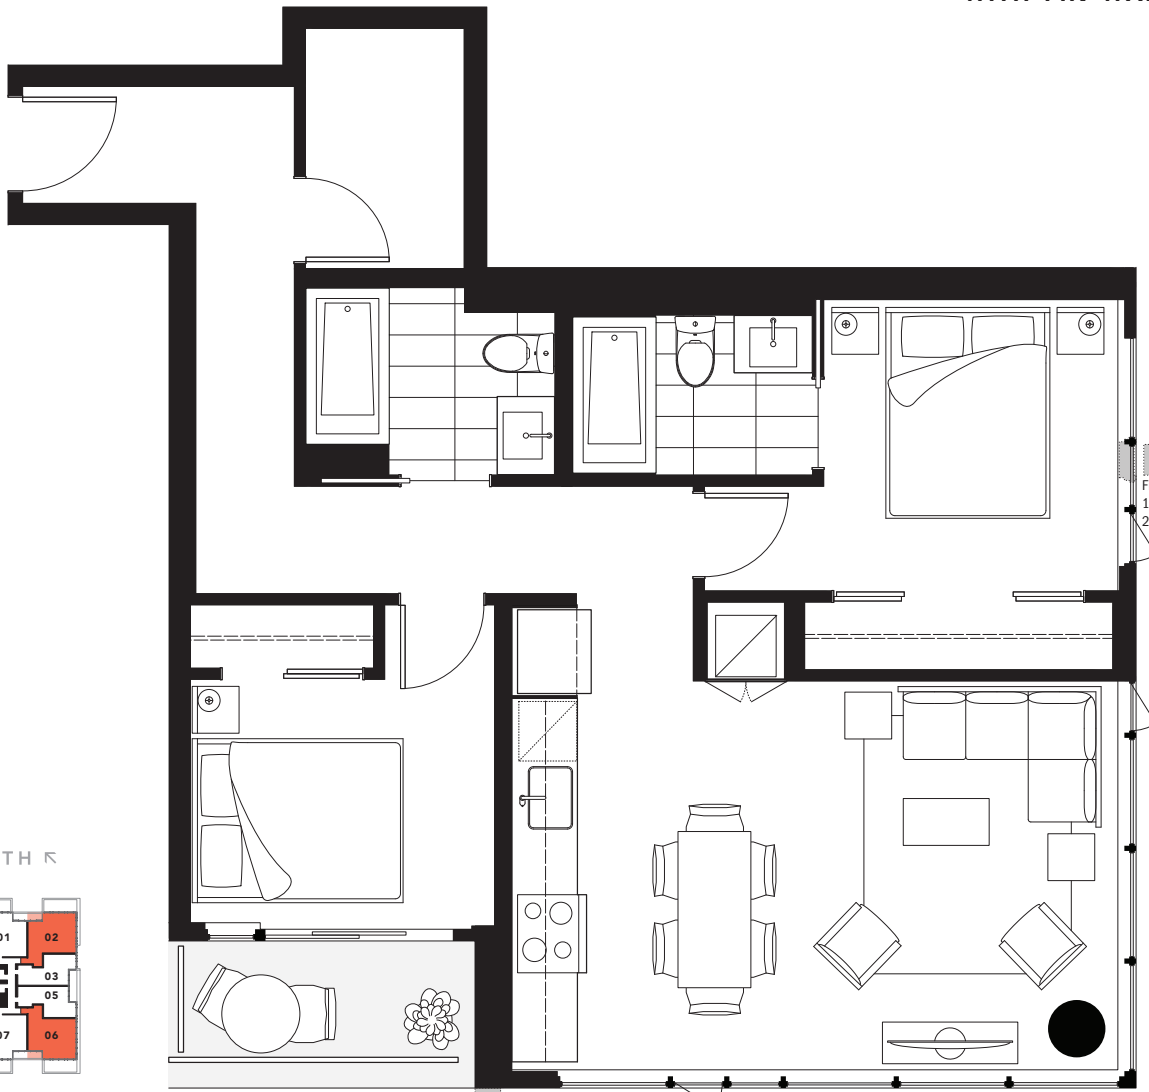

SUITE

EDITION

INTERIOR (SQ FT)

BALCONY (SQ FT)

J1

YALE

833

TYPICAL - 35

WITH FIN WALL - 34

Fin on Suites  
1206, 1702,  
2102, 2602

NORTH ↖

17, 19, 21, 23, 26

6, 8, 10, 12

Fin wall on Suites 606, 809, 1006,  
1209, 1706, 1902, 2106, 2302, 2606