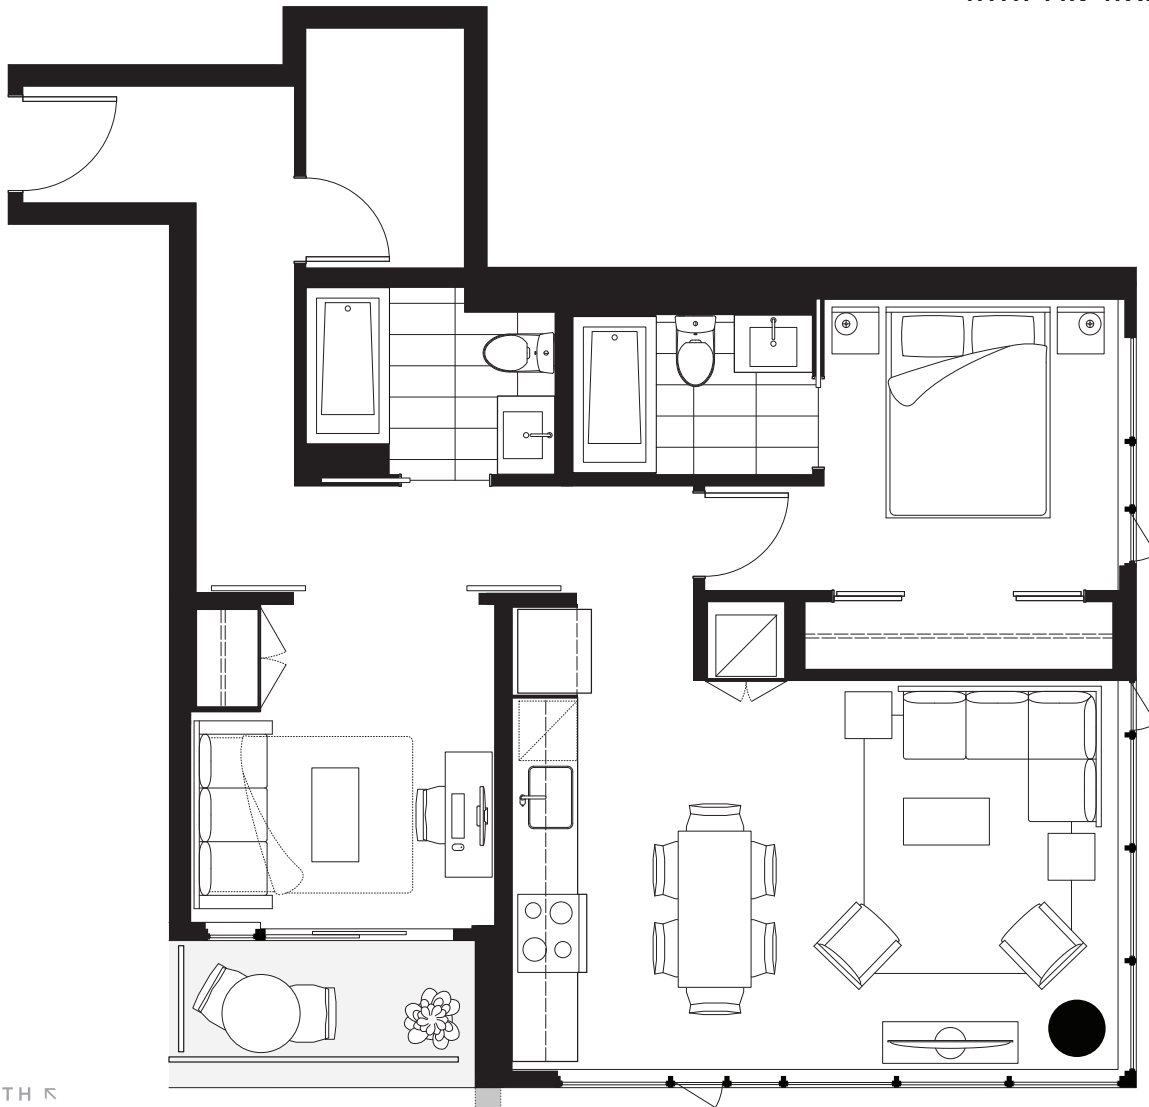

SUITE

EDITION

INTERIOR (SQ FT)

BALCONY (SQ FT)

J1

CECIL

842

TYPICAL - 35

WITH FIN WALL - 34

NORTH ↖

15

Fin wall on Suite 1506