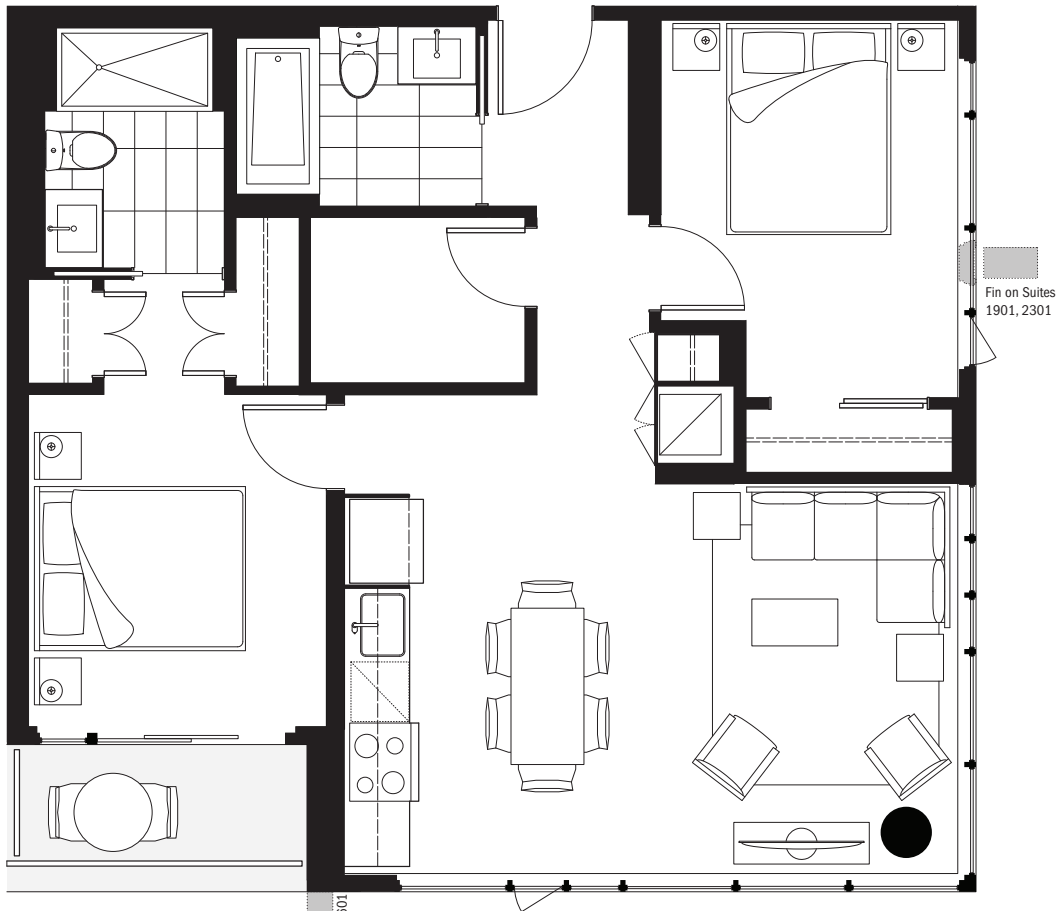

SUITE

EDITION

INTERIOR (SQ FT)

BALCONY (SQ FT)

H1

YALE

807

TYPICAL - 34

WITH FIN WALL - 33

NORTH ↖

17,19,21,23,26