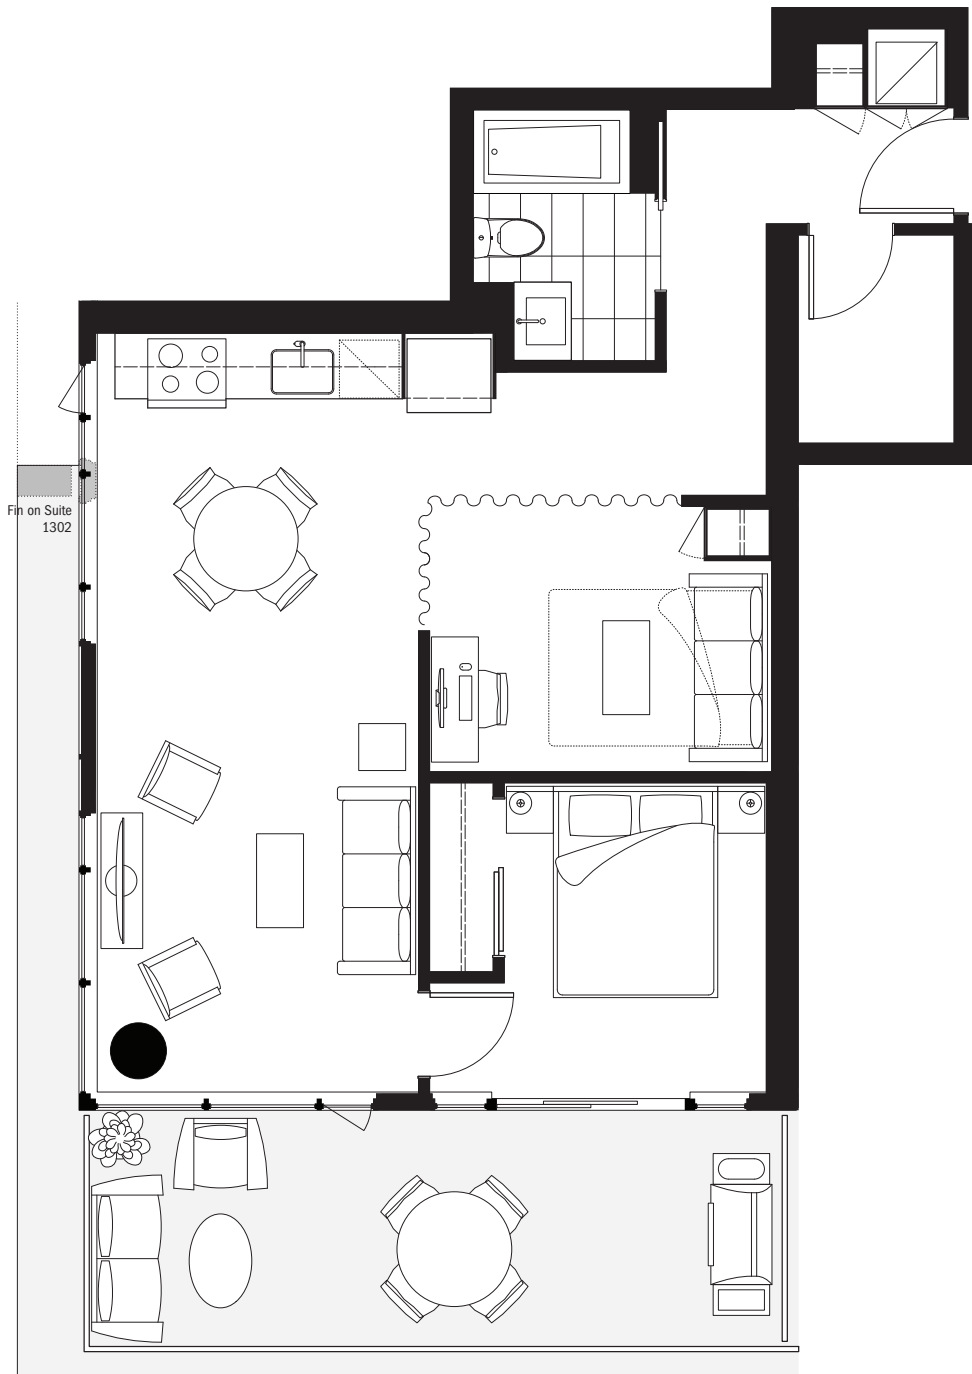

SUITE

EDITION

INTERIOR (SQ FT)

BALCONY (SQ FT)

G2

CECIL

724

167

NORTH ↖

13