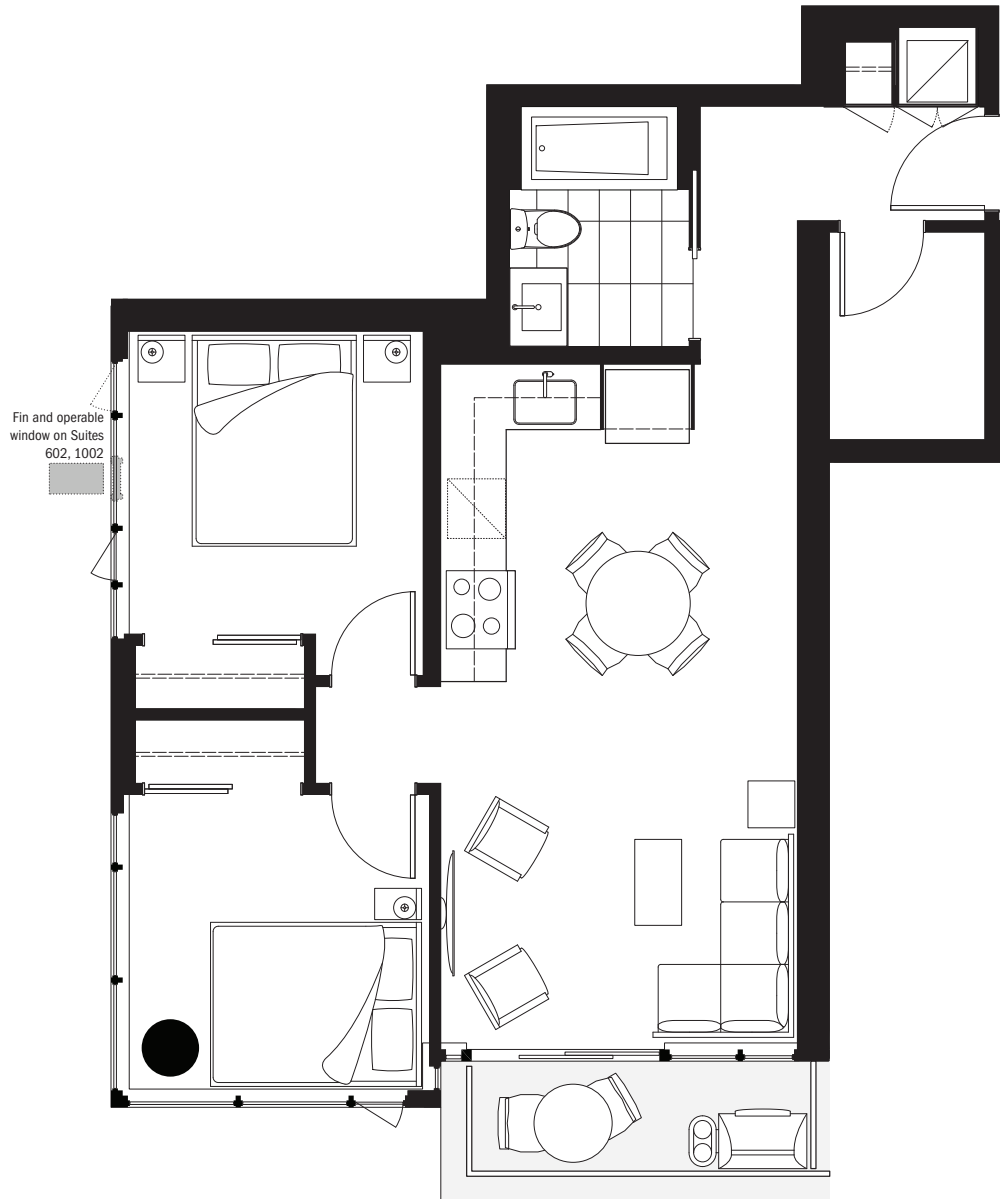

SUITE

EDITION

INTERIOR (SQ FT)

BALCONY (SQ FT)

G1

YALE

697

38

NORTH ↖

6, 8, 10, 12