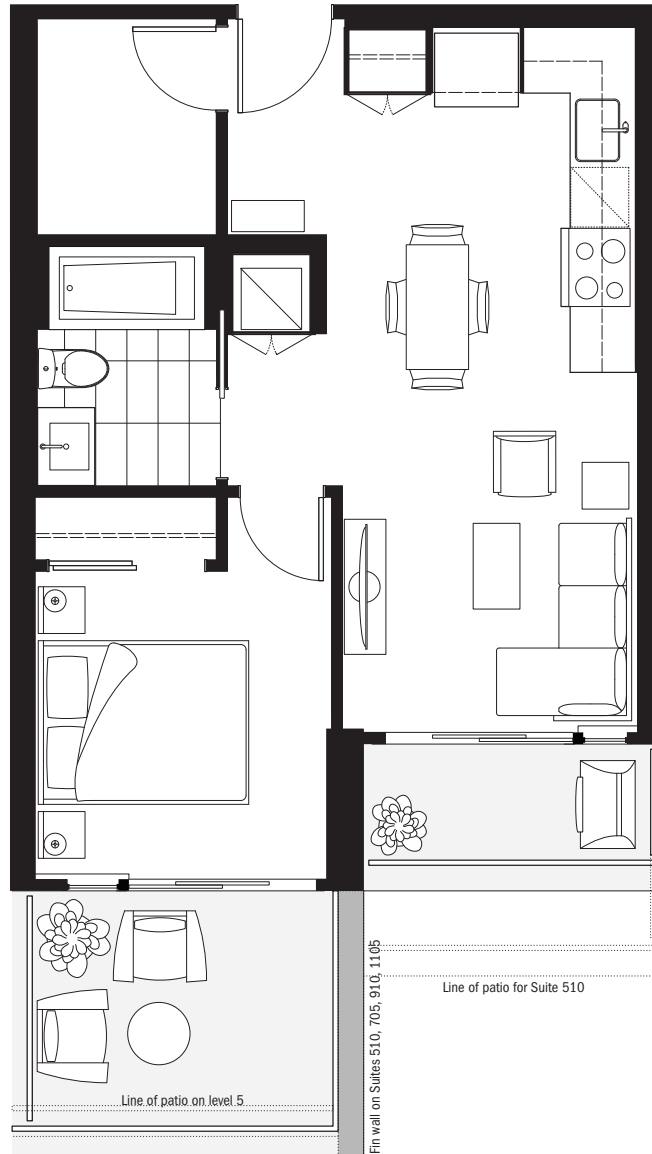

SUITE

EDITION

INTERIOR (SQ FT)

BALCONY (SQ FT)

C2

YALE

516

TYPICAL - 109

WITH FIN WALL - 105

SUITE 505 - 98

SUITE 510 - 125

NORTH ↗

5,7,9,11