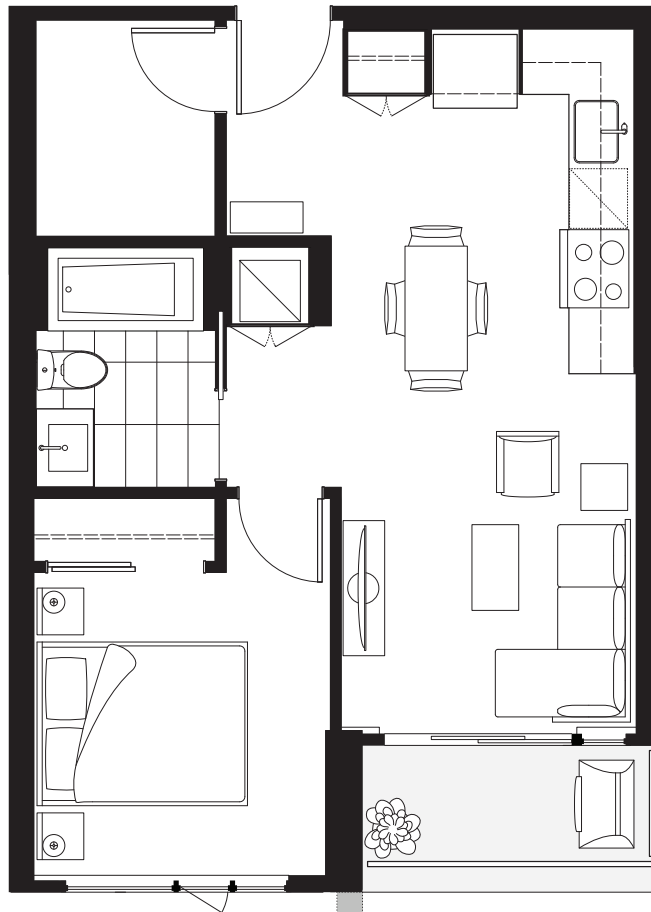

SUITE

EDITION

INTERIOR (SQ FT)

BALCONY (SQ FT)

C1

YALE

516

TYPICAL - 34

WITH FIN WALL - 33

Fin wall on Suites 610, 805, 1010, 1205

NORTH ↖

6, 8, 10, 12