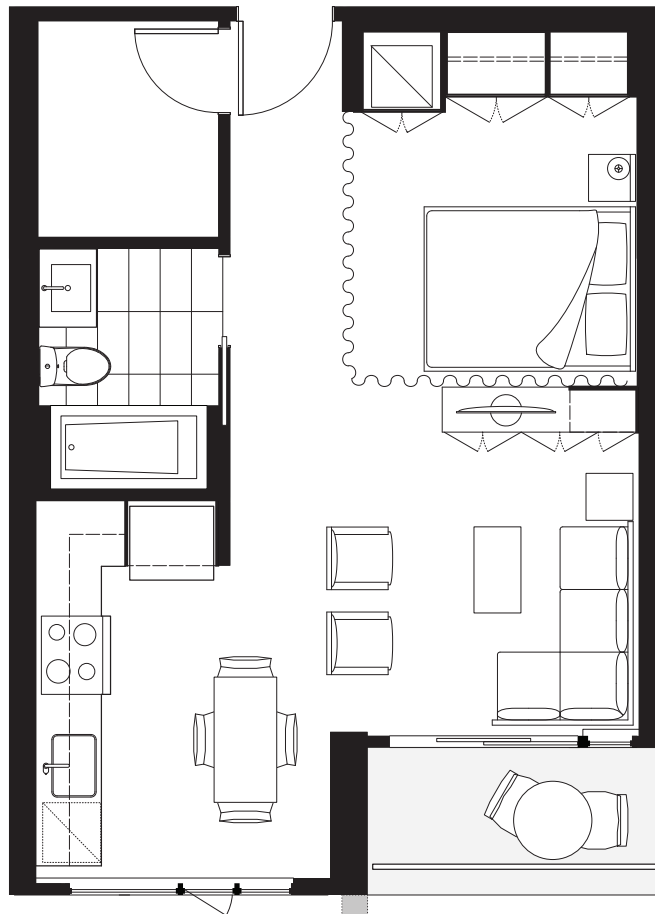

SUITE

EDITION

INTERIOR (SQ FT)

BALCONY (SQ FT)

C1

CECIL

519

TYPICAL - 34

WITH FIN WALL - 33

NORTH ↗

15

Fin wall on Suite 1510