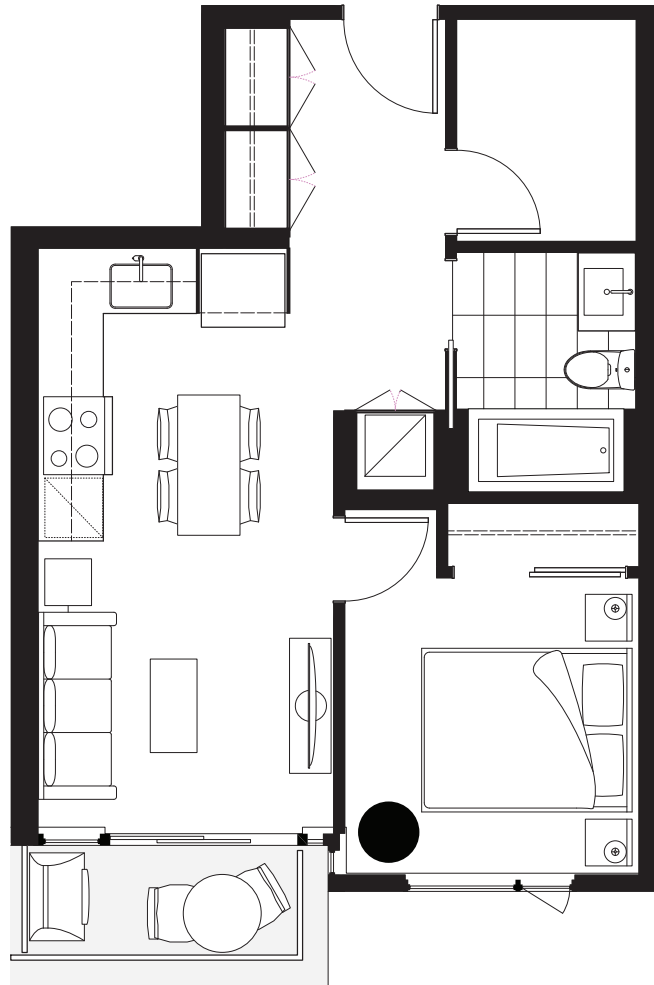

SUITE

EDITION

INTERIOR (SQ FT)

BALCONY (SQ FT)

B1

YALE

506

31

NORTH ↖

6, 8, 10, 12