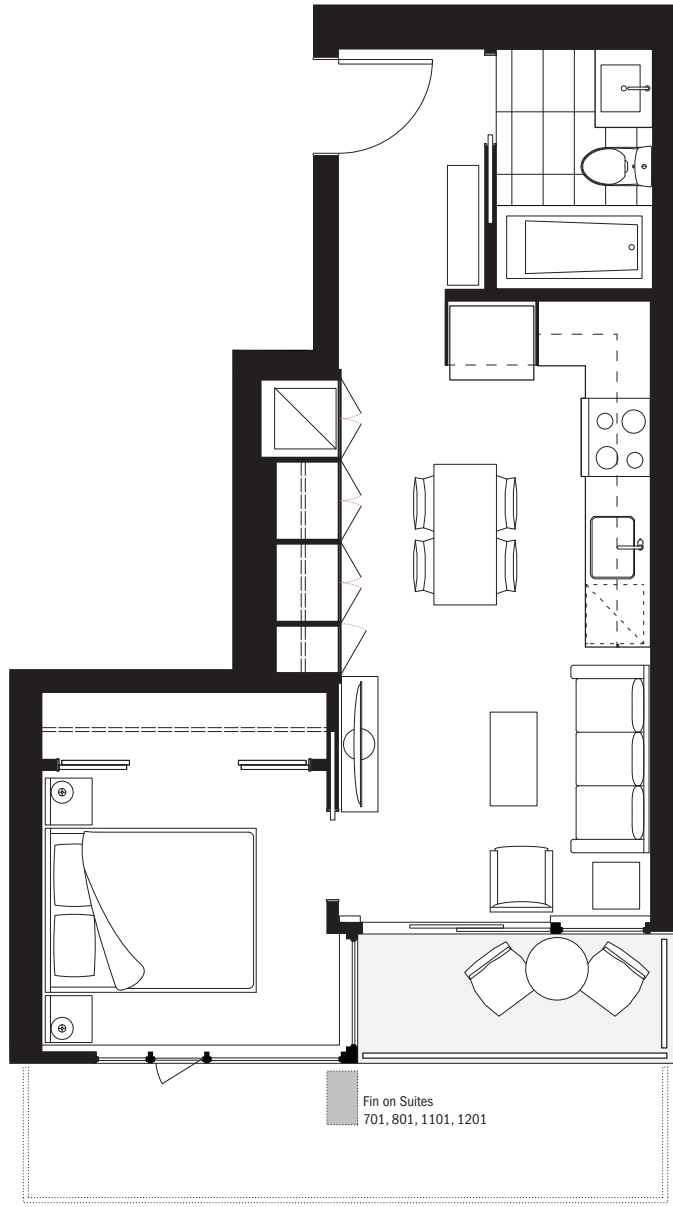

SUITE

EDITION

INTERIOR (SQ FT)

BALCONY (SQ FT)

A

YALE

465

TYPICAL - 37  
LEVEL 5 - 128

NORTH ↖

5-12

Fin on Suites  
701, 801, 1101, 1201

Line of patio for Suites 501 and 513