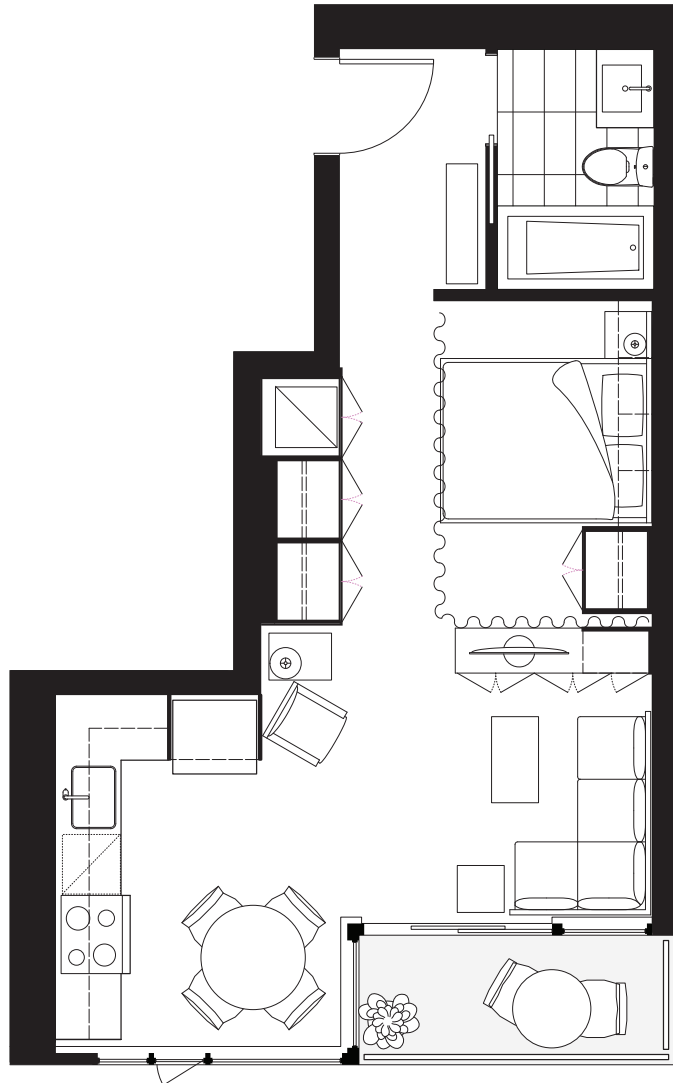

SUITE

EDITION

INTERIOR (SQ FT)

BALCONY (SQ FT)

A

CECIL

461

37

NORTH ↖

13,15